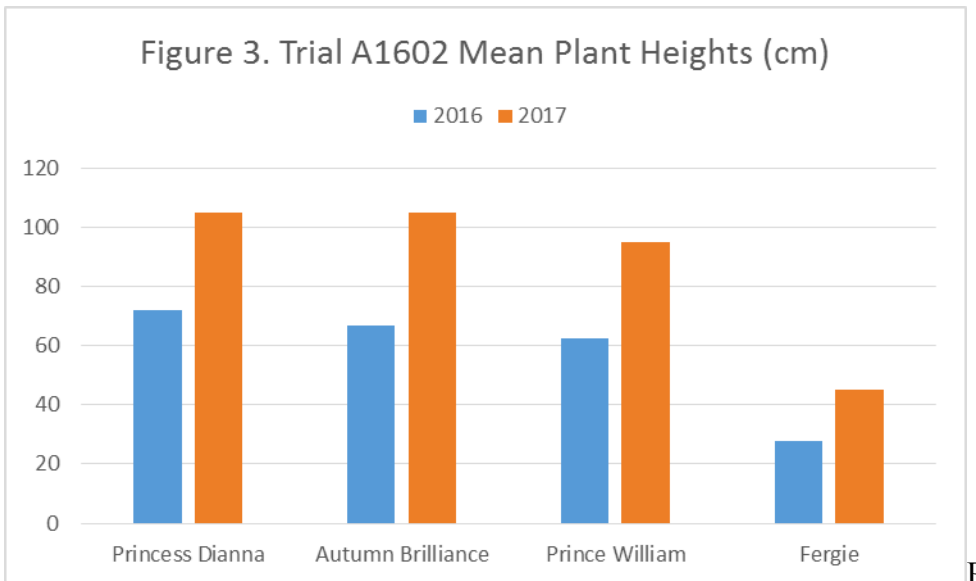

Northern NY Agricultural Development Program 2016-2017 Project Report APPENDIX: Figures

Establishing New Commercial Fruit Crops for Northern NY

Figure 1. Mean Plant Heights (cm), Trial A1702, Juneberry variety comparison, NNYADP New Fruit Project, 2017.

Figure 2. Mean Plant Heights (cm), Trial A1601, Juneberry variety comparison, NNYADP New Fruit Project, 2017.

Figure 3. Mean Plant Heights (cm), Trial A1602, Juneberry variety comparison, NNYADP New Fruit Project, 2017.