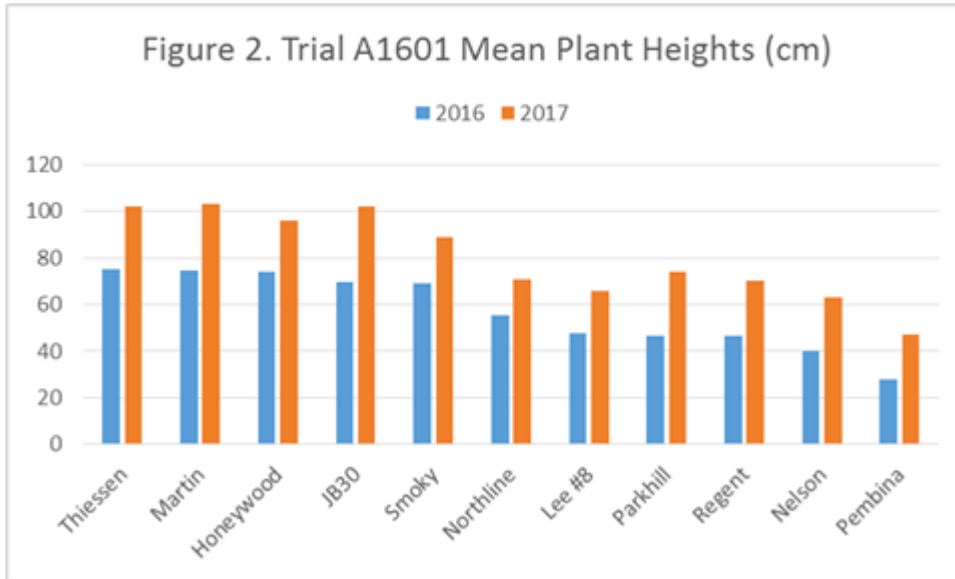

Northern NY Agricultural Development Program 2016-2017 Project Report APPENDIX: Figures

Establishing New Commercial Fruit Crops for Northern NY

Figure 1. Mean Plant Heights (cm), Trial A1702, Juneberry variety comparison, NNYADP New Fruit Project, 2017.

Figure 2. Mean Plant Heights (cm), Trial A1601, Juneberry variety comparison, NNYADP New Fruit Project, 2017.

Figure 3. Mean Plant Heights (cm), Trial A1602, Juneberry variety comparison, NNYADP New Fruit Project, 2017.