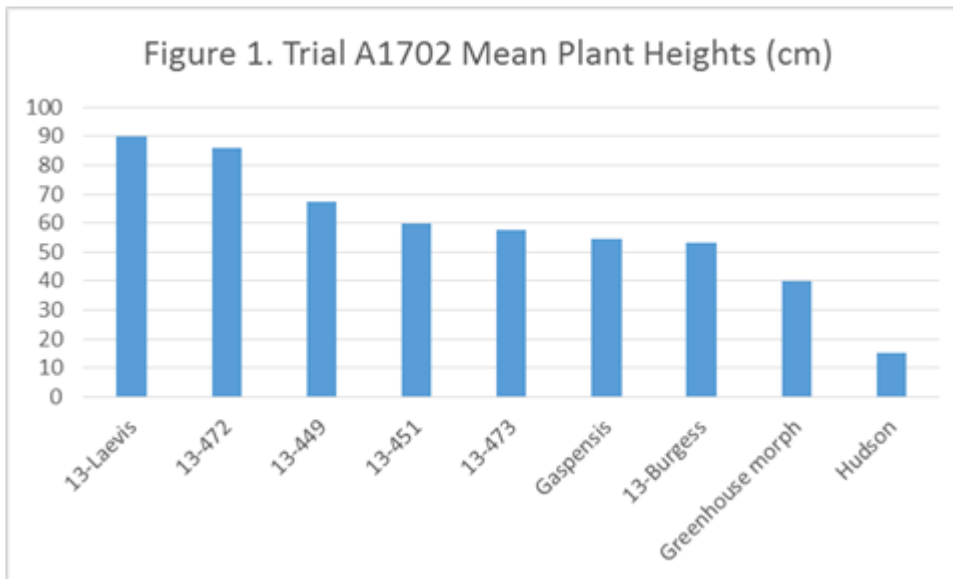

Northern NY Agricultural Development Program 2016-2017 Project Report APPENDIX: Figures

Establishing New Commercial Fruit Crops for Northern NY

Figure 1. Mean Plant Heights (cm), Trial A1702, Juneberry variety comparison, NNYADP New Fruit Project, 2017.

Figure 2. Mean Plant Heights (cm), Trial A1601, Juneberry variety comparison, NNYADP New Fruit Project, 2017.

Figure 3. Mean Plant Heights (cm), Trial A1602, Juneberry variety comparison, NNYADP New Fruit Project, 2017.